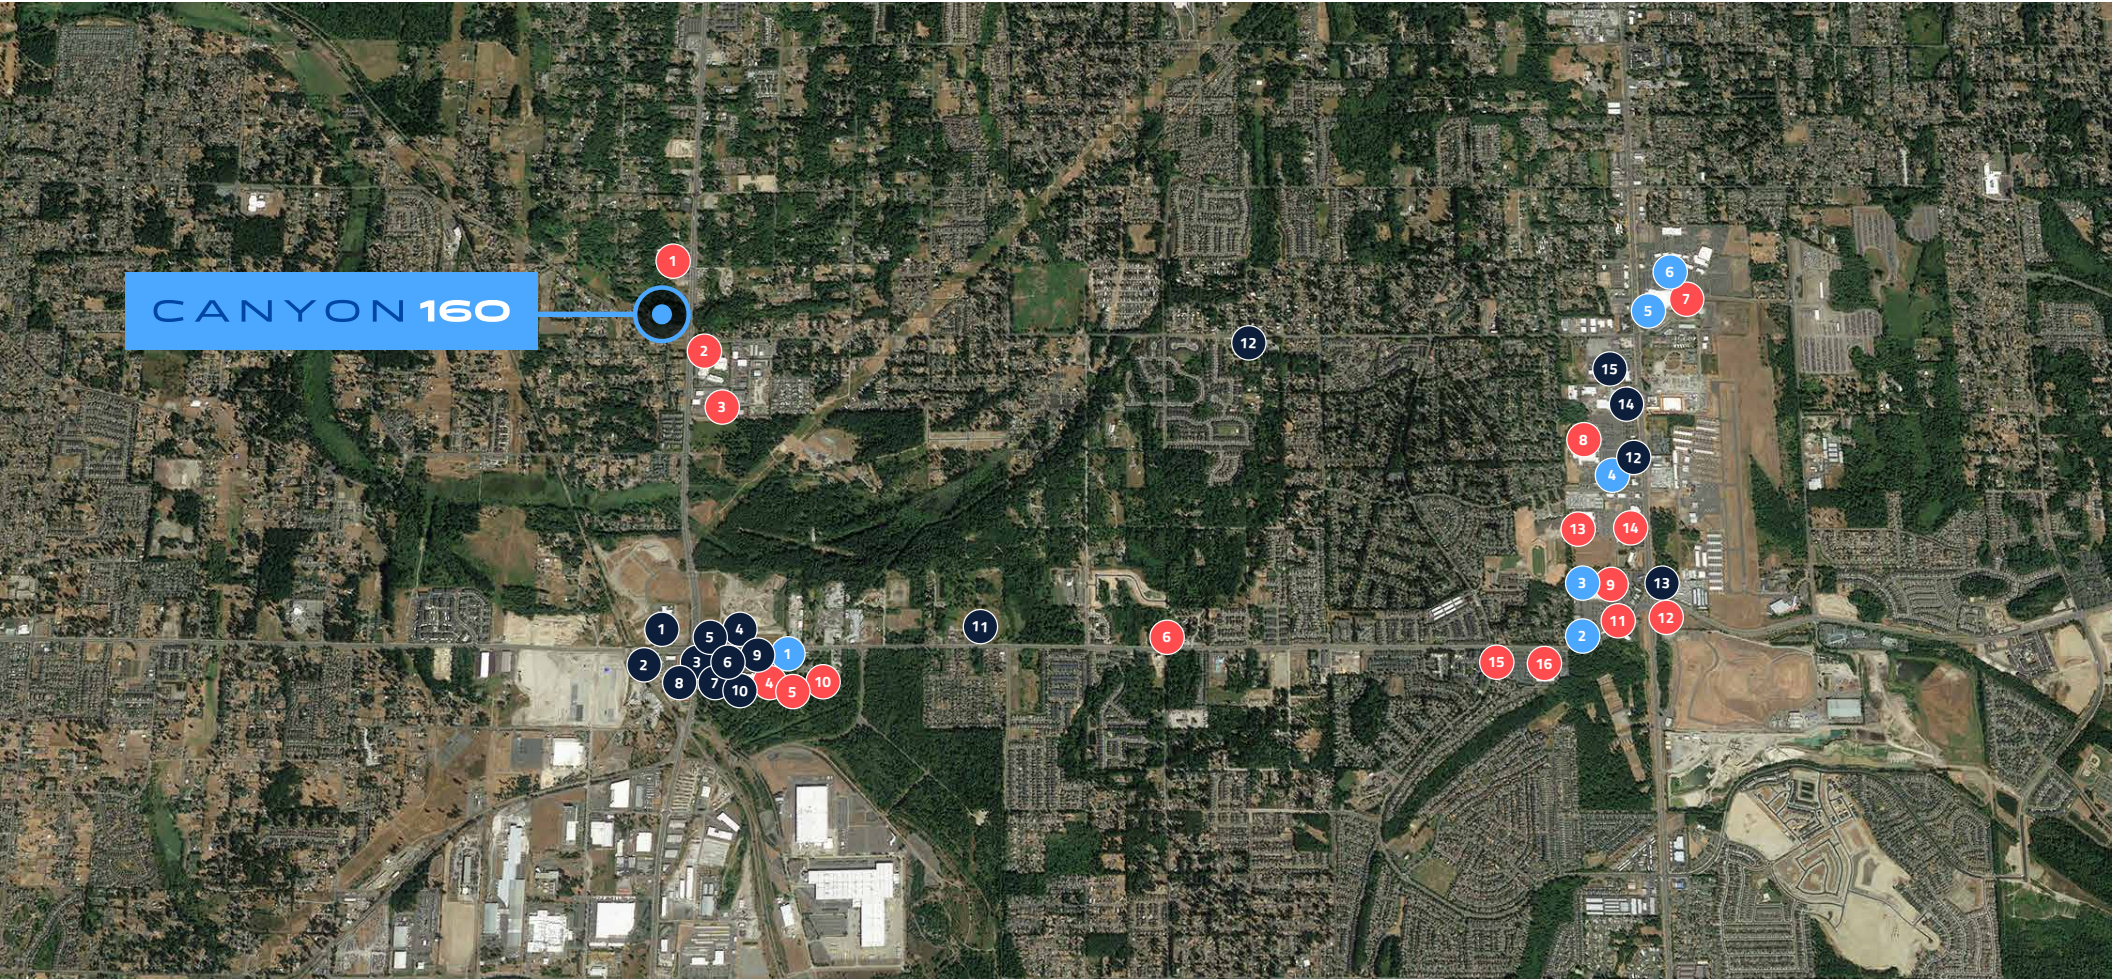

CANYON 160

RESTAURANTS

- | | |
|----------------------------|---------------------|
| 1 McDonalds | 9 Pho & Tofu |
| 2 Taco Bell | 10 Farrelli's Pizza |
| 3 Papa Murphys Take n Bake | 11 Ricky J's |
| 4 Apple Teriyaki | 12 Applebee's |
| 5 Subway | 13 McDonald's |
| 6 Sushi & Wok | 14 Popeyes |
| 7 Taco Time | |
| 8 Carl's Jr | |

SHOPPING

- | | |
|---------------------------------|--------------------|
| 1 Puyallup Bark Supply | 9 Fred Meyer |
| 2 Canyon Road Gas & Deli Market | 10 US Bank |
| 3 Cowart Gagnon | 11 Bank of America |
| 4 Pet Pros | 12 Walgreens |
| 5 Safeway | 13 Kohl's |
| 6 The Pont Pad | 14 Ulta Beauty |
| 7 Target | 15 Rite Aid |
| 8 Walmart | 16 Winco |

COFFEE

- | |
|-----------------------|
| 1 Green Bean Espresso |
| 2 Bigfoot Java |
| 3 Starbucks |
| 4 Volcano Coffee |
| 5 Urban Timber Coffee |
| 6 Starbucks |